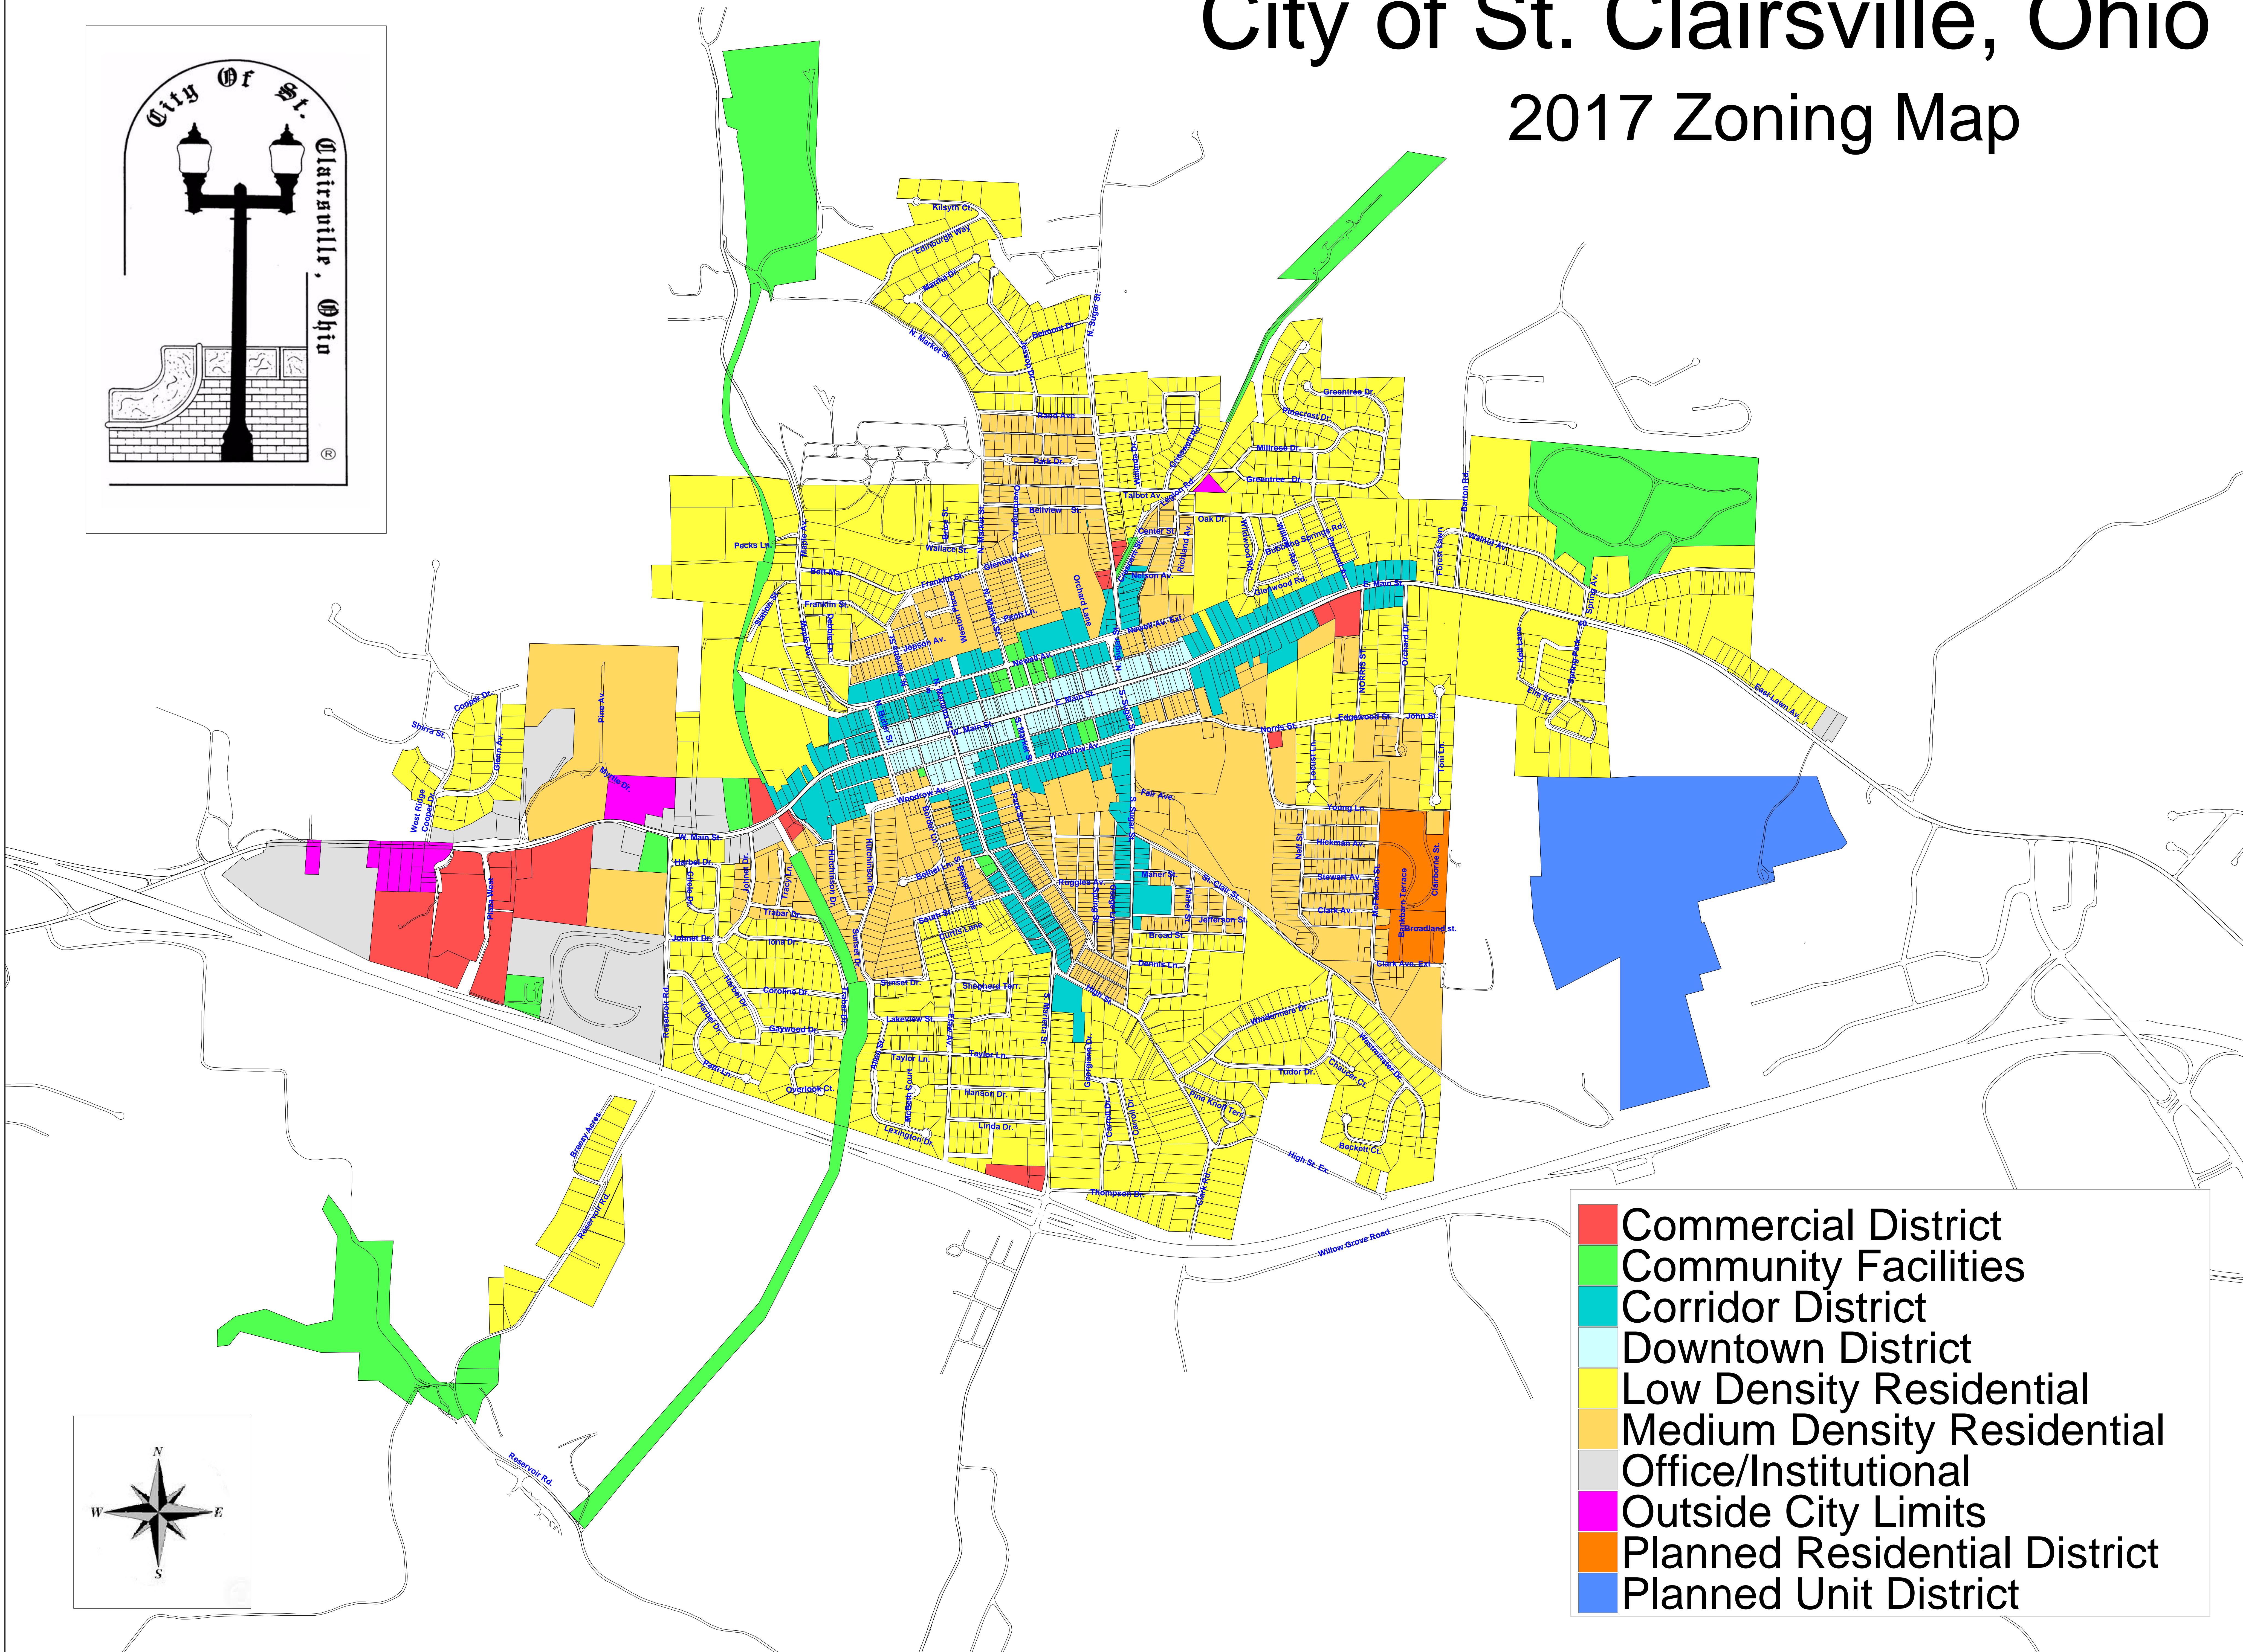

City of St. Clairsville, Ohio

2017 Zoning Map

- Commercial District
- Community Facilities
- Corridor District
- Downtown District
- Low Density Residential
- Medium Density Residential
- Office/Institutional
- Outside City Limits
- Planned Residential District
- Planned Unit District