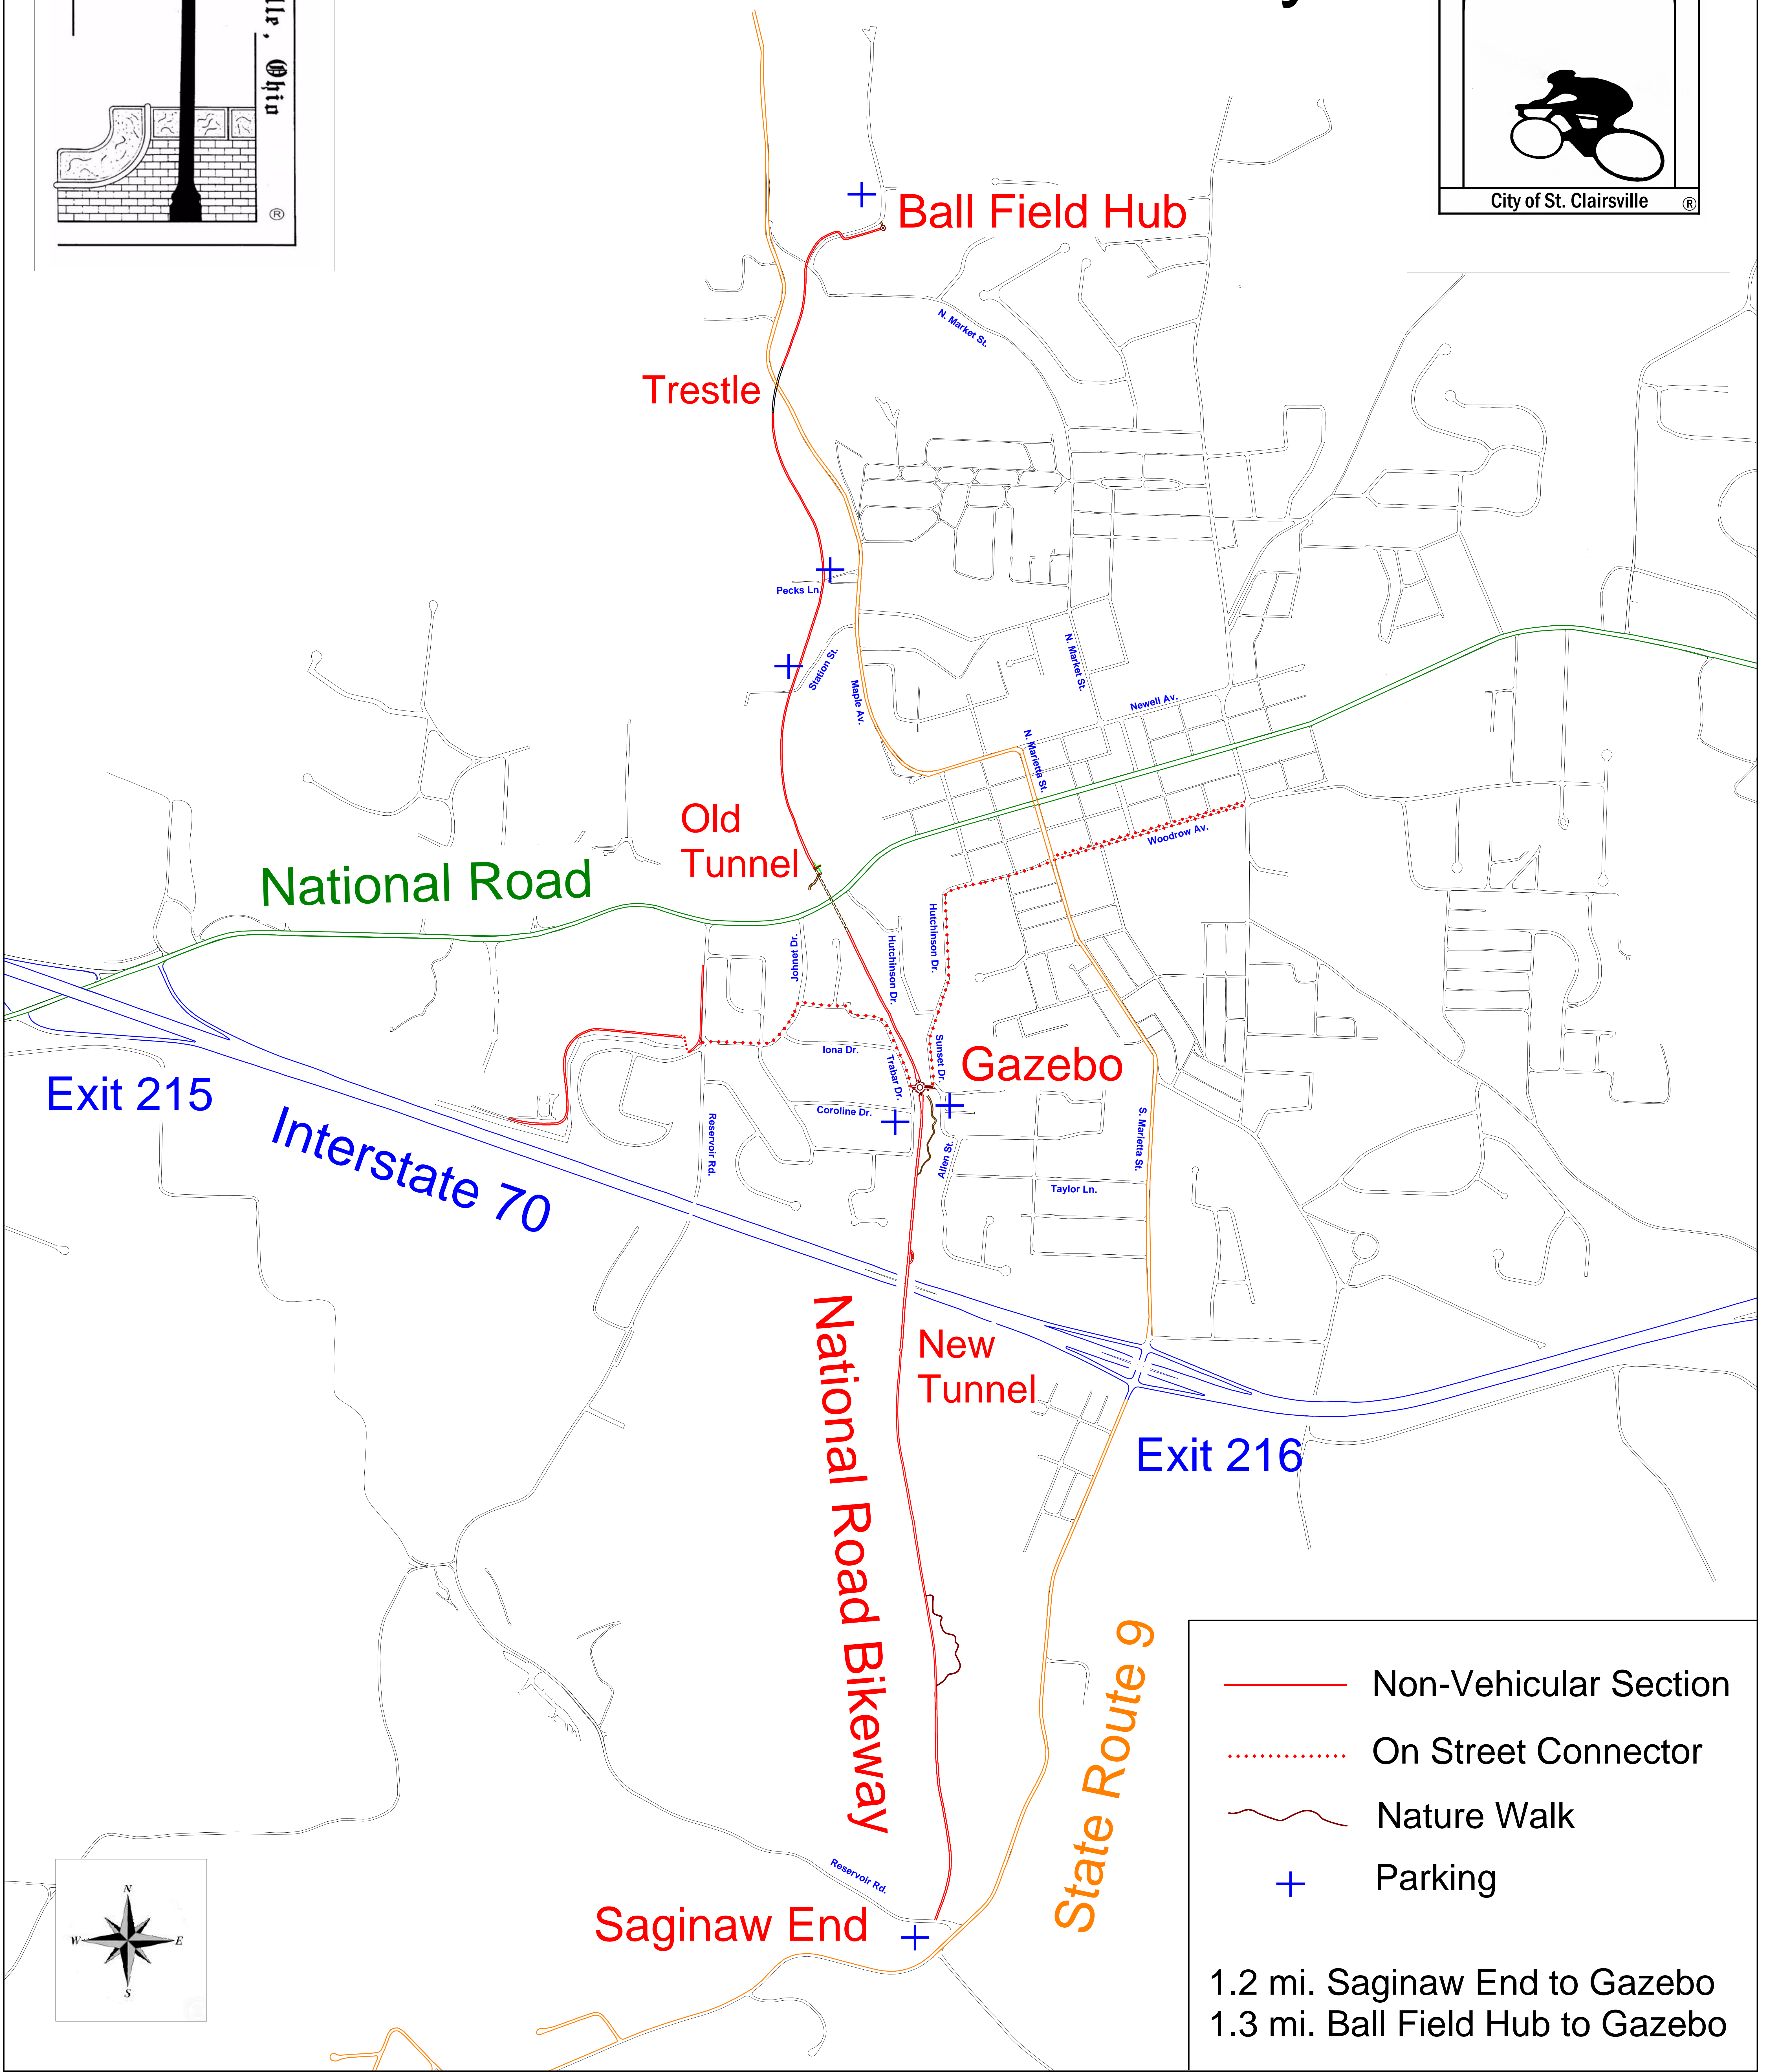

City of St. Clairsville, Ohio National Road Bikeway

- Non-Vehicular Section
 - ⋯ On Street Connector
 - ~ Nature Walk
 - + Parking
- 1.2 mi. Saginaw End to Gazebo
1.3 mi. Ball Field Hub to Gazebo