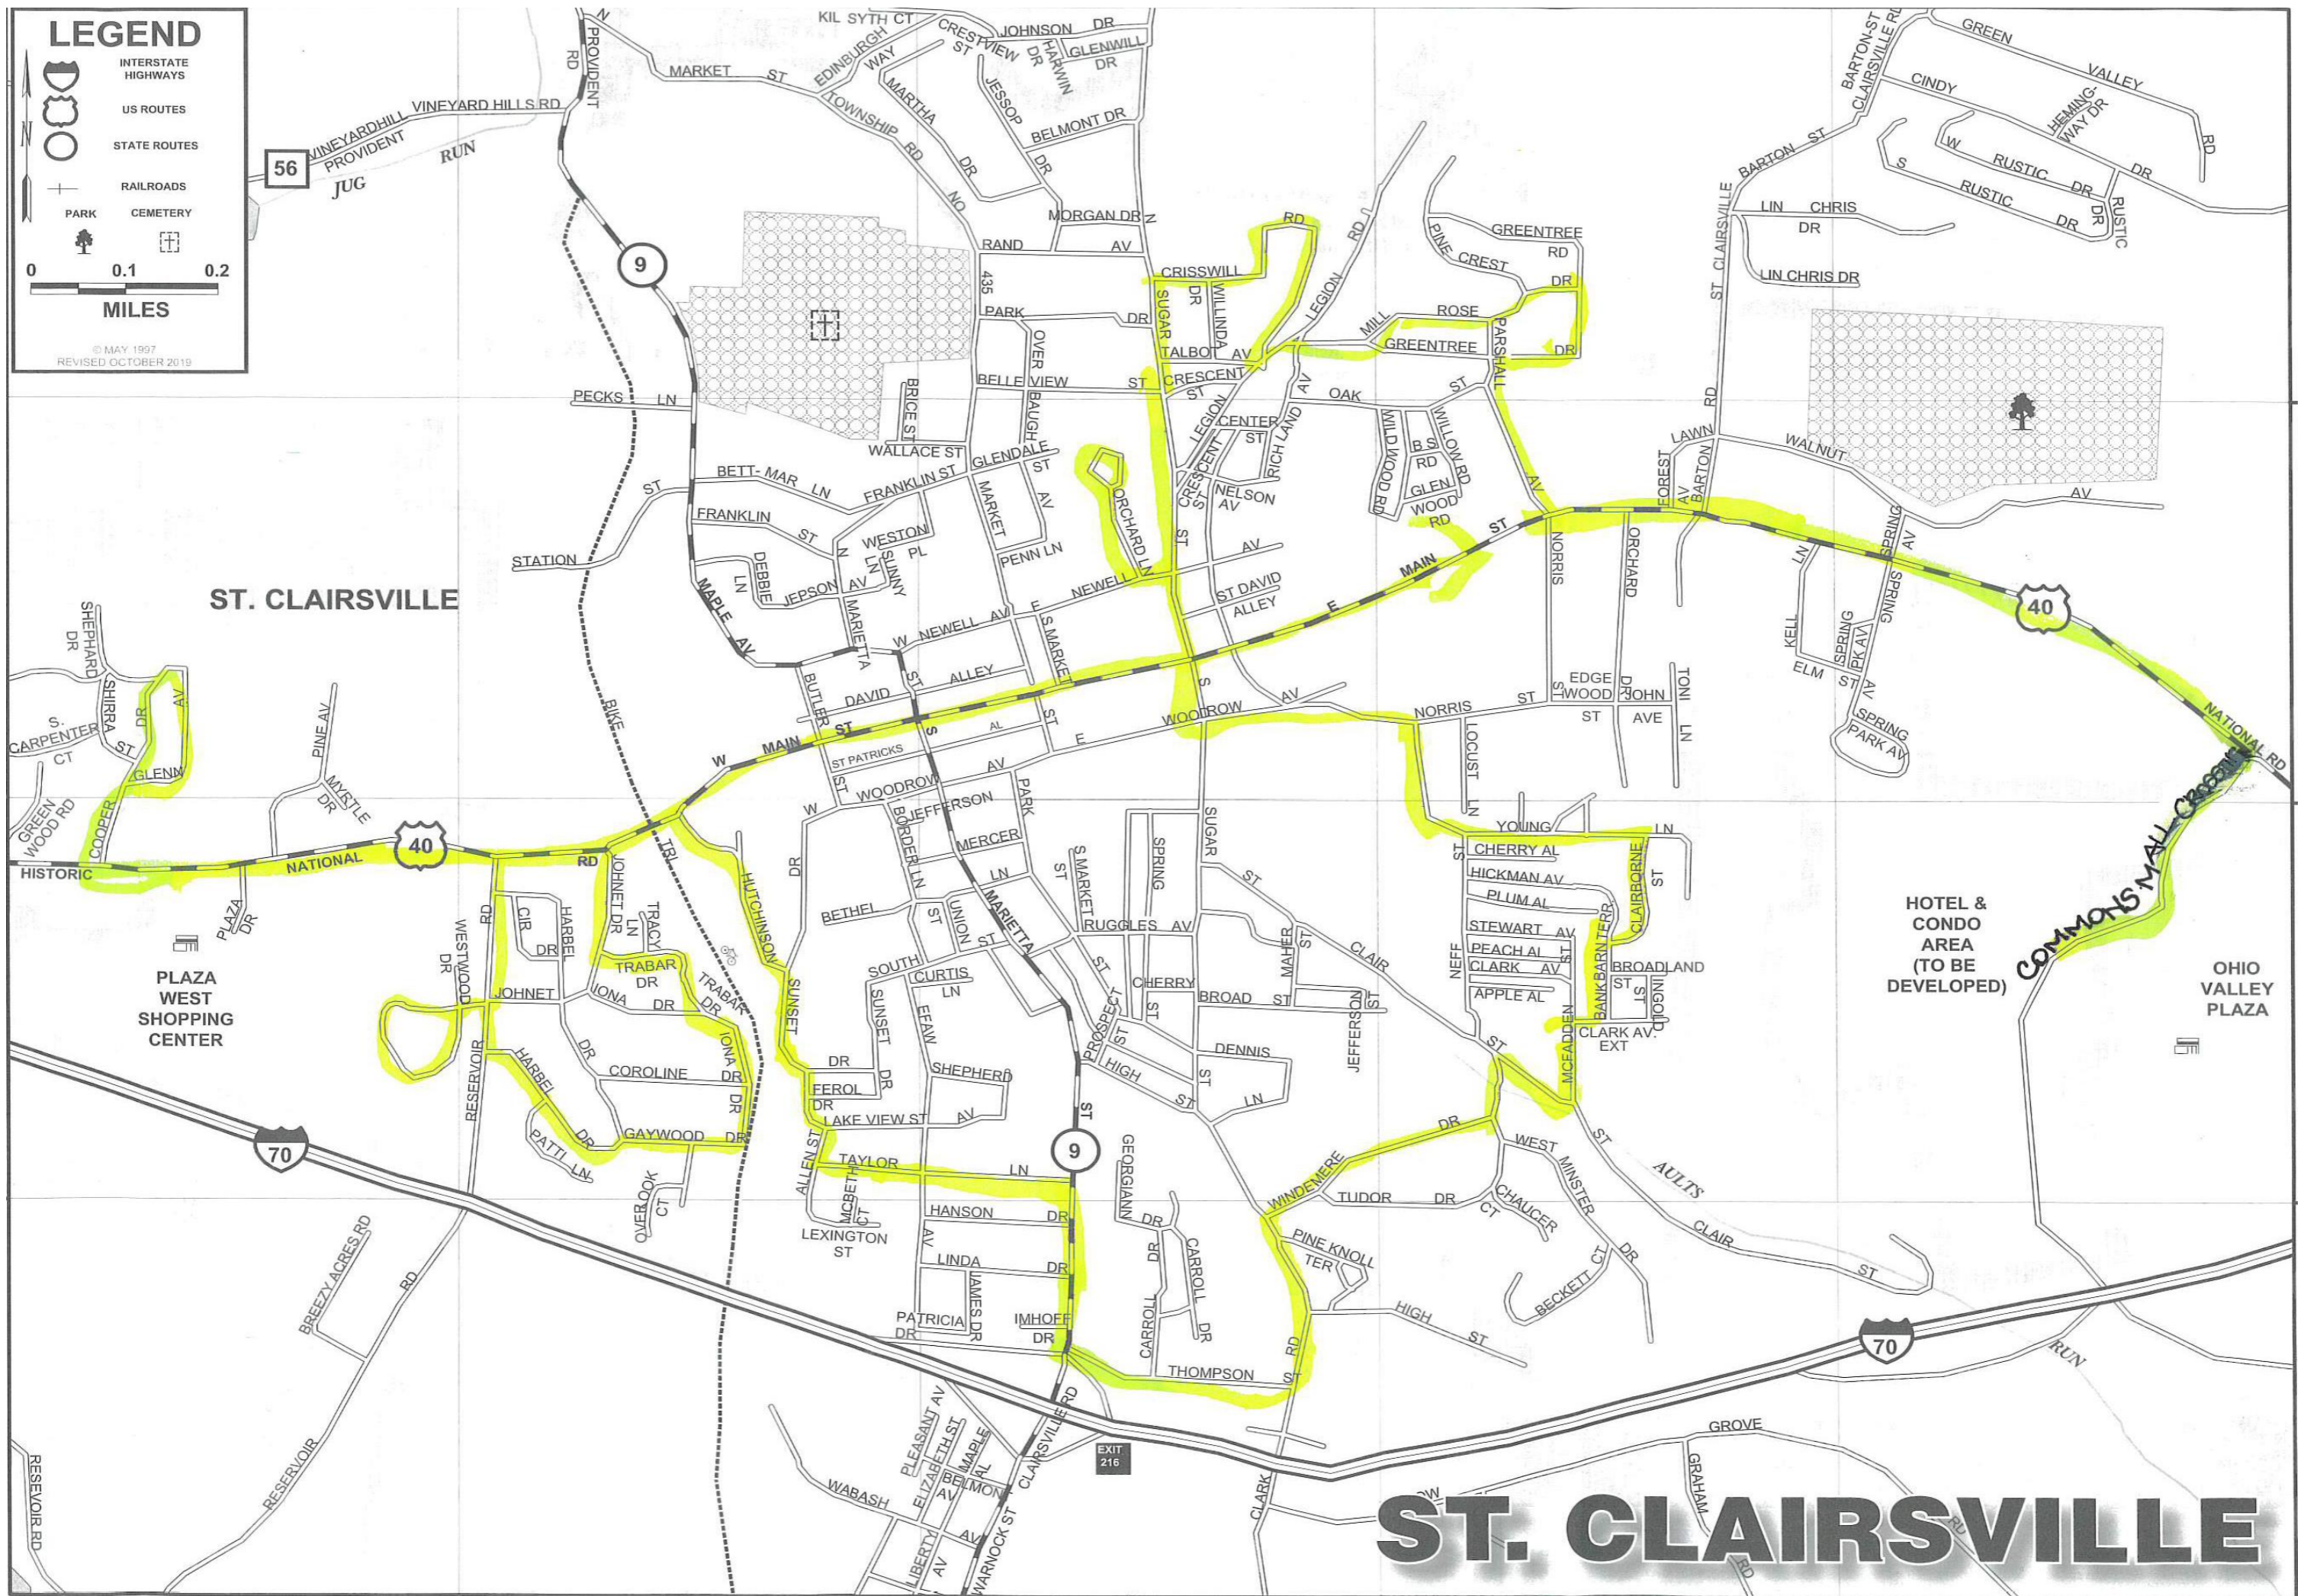

LEGEND

- INTERSTATE HIGHWAYS
- US ROUTES
- STATE ROUTES
- RAILROADS
- PARK
- CEMETERY

0 0.1 0.2
MILES

© MAY 1997
REVISED OCTOBER 2019

ST. CLAIRSVILLE