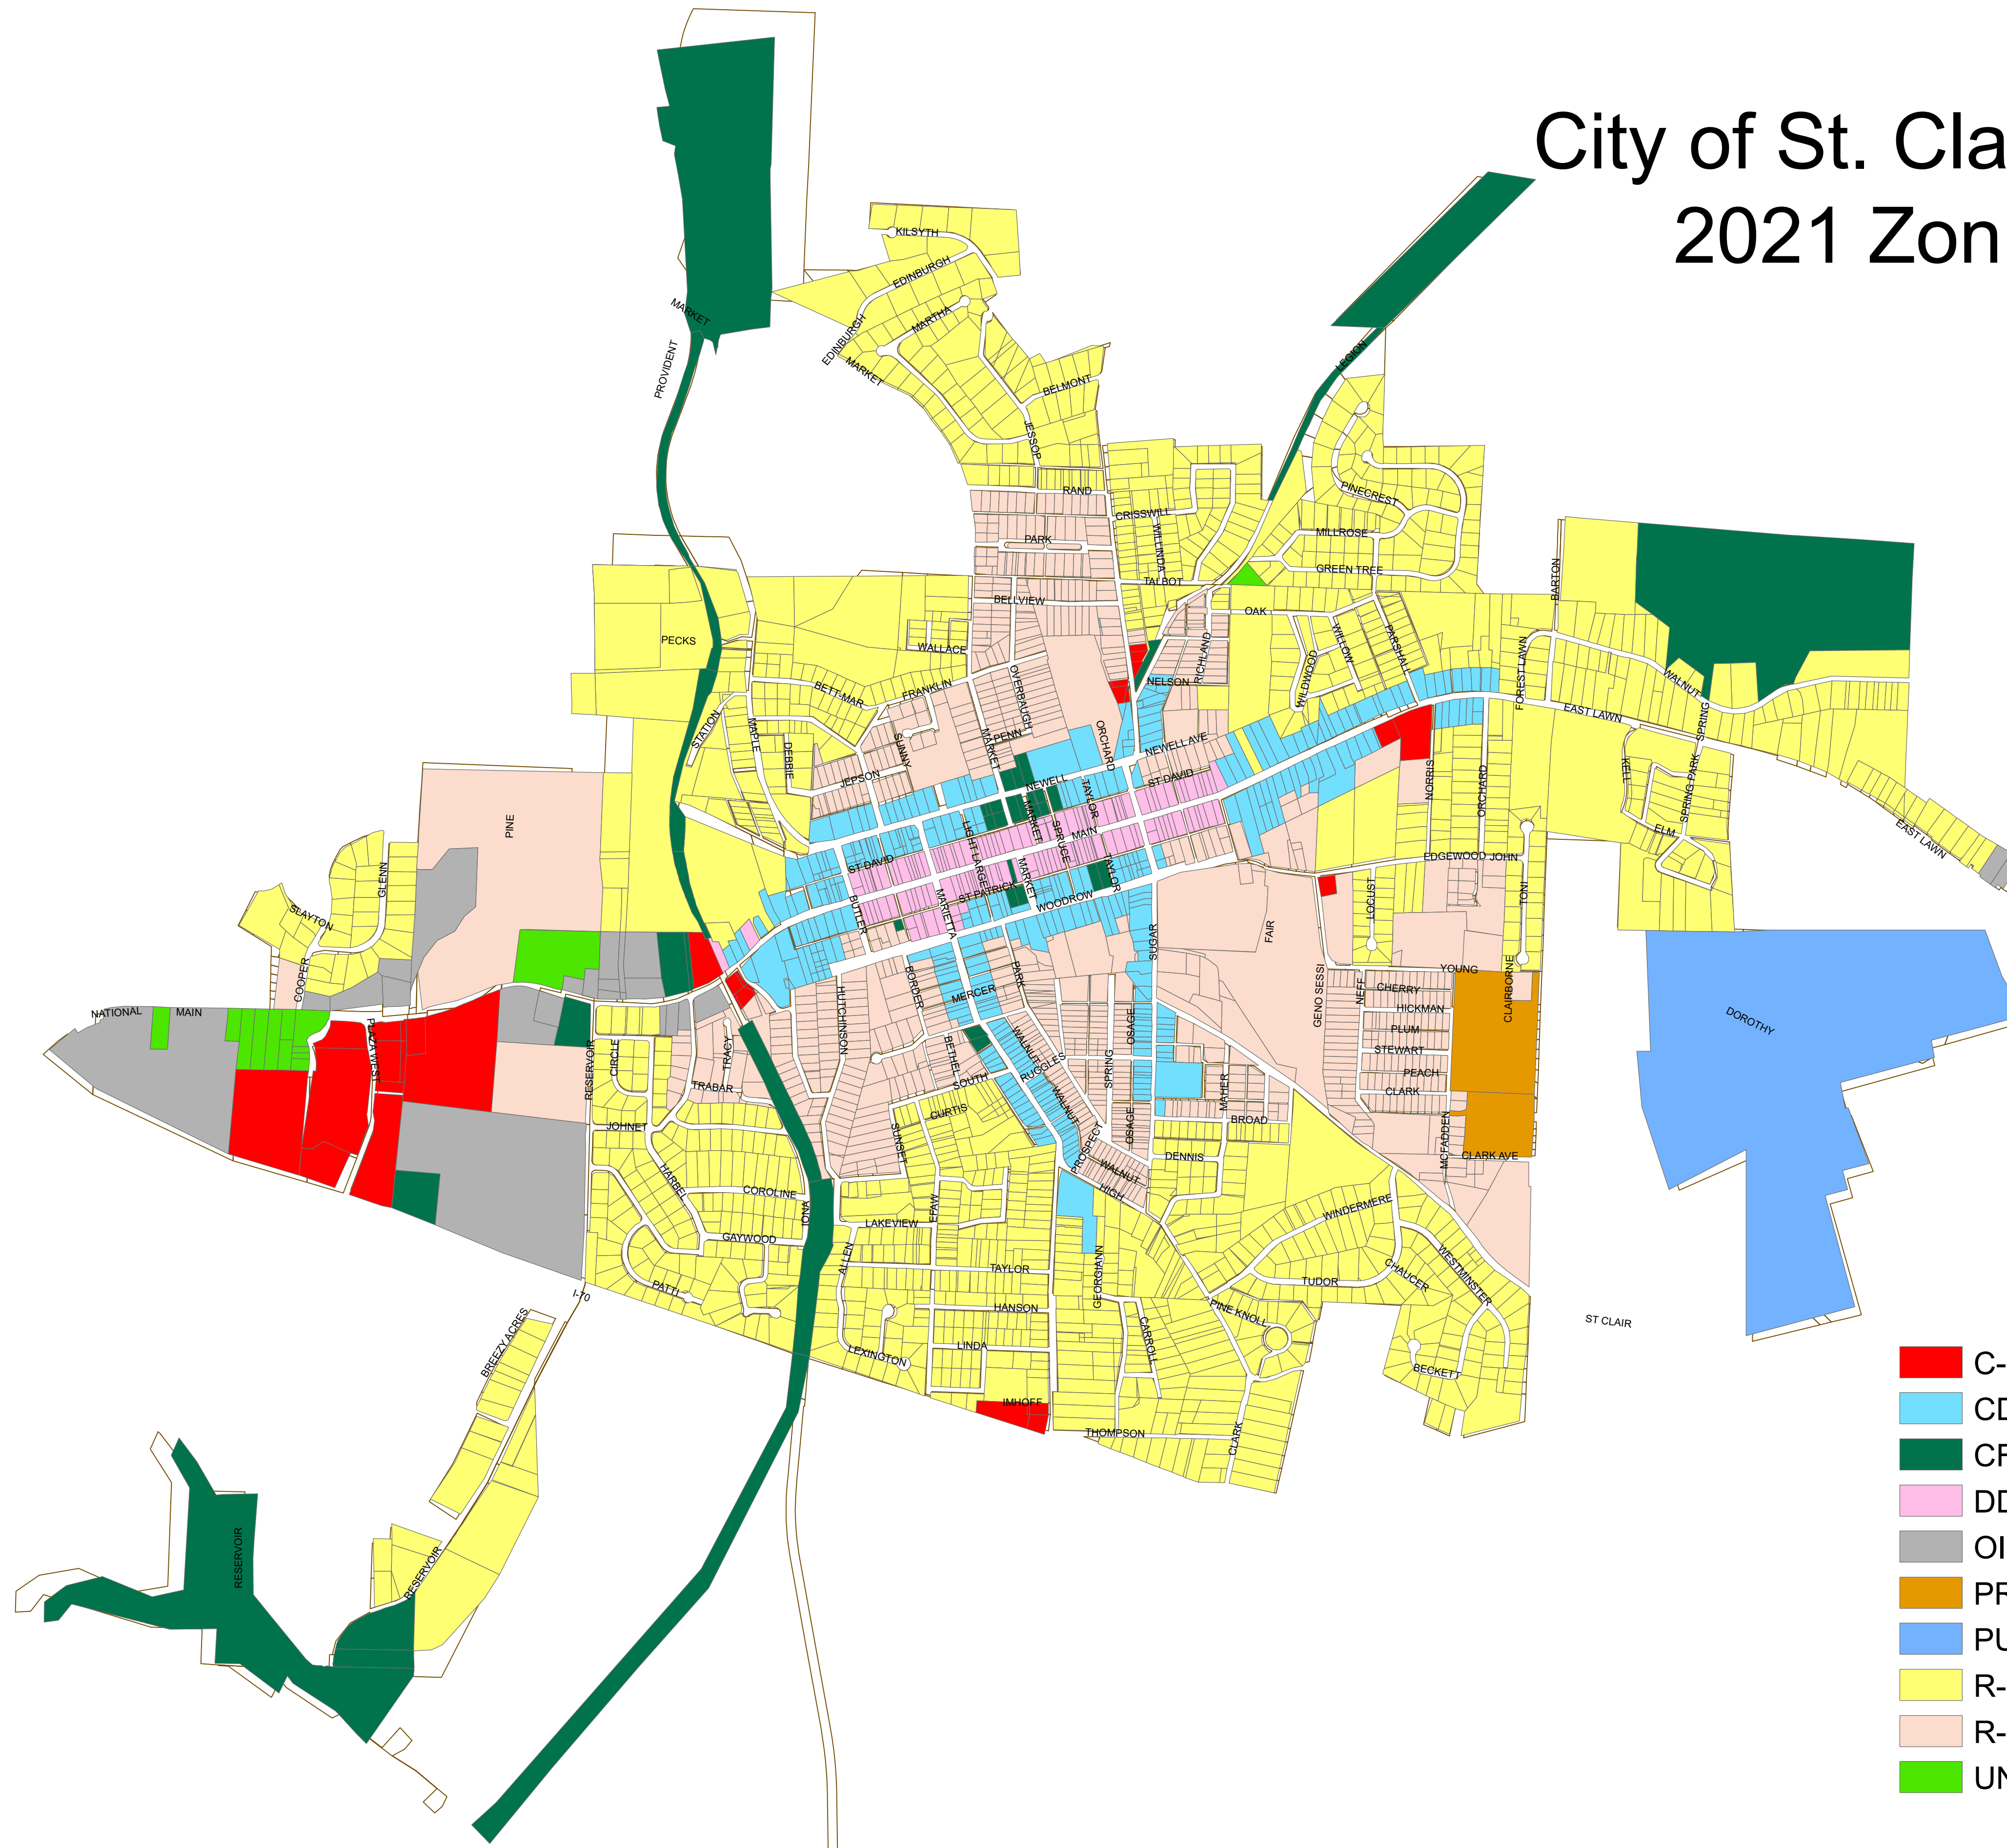

City of St. Clairsville, Ohio 2021 Zoning Map

- C-1 Commercial District
- CD Corridor District
- CF Community Facilities
- DD Downtown District
- OI Office/Institutional
- PRD Planned Residential District
- PUD Planned Unit District
- R-1 Low-Density Residential
- R-2 Medium-Density Residential
- UN Not in City