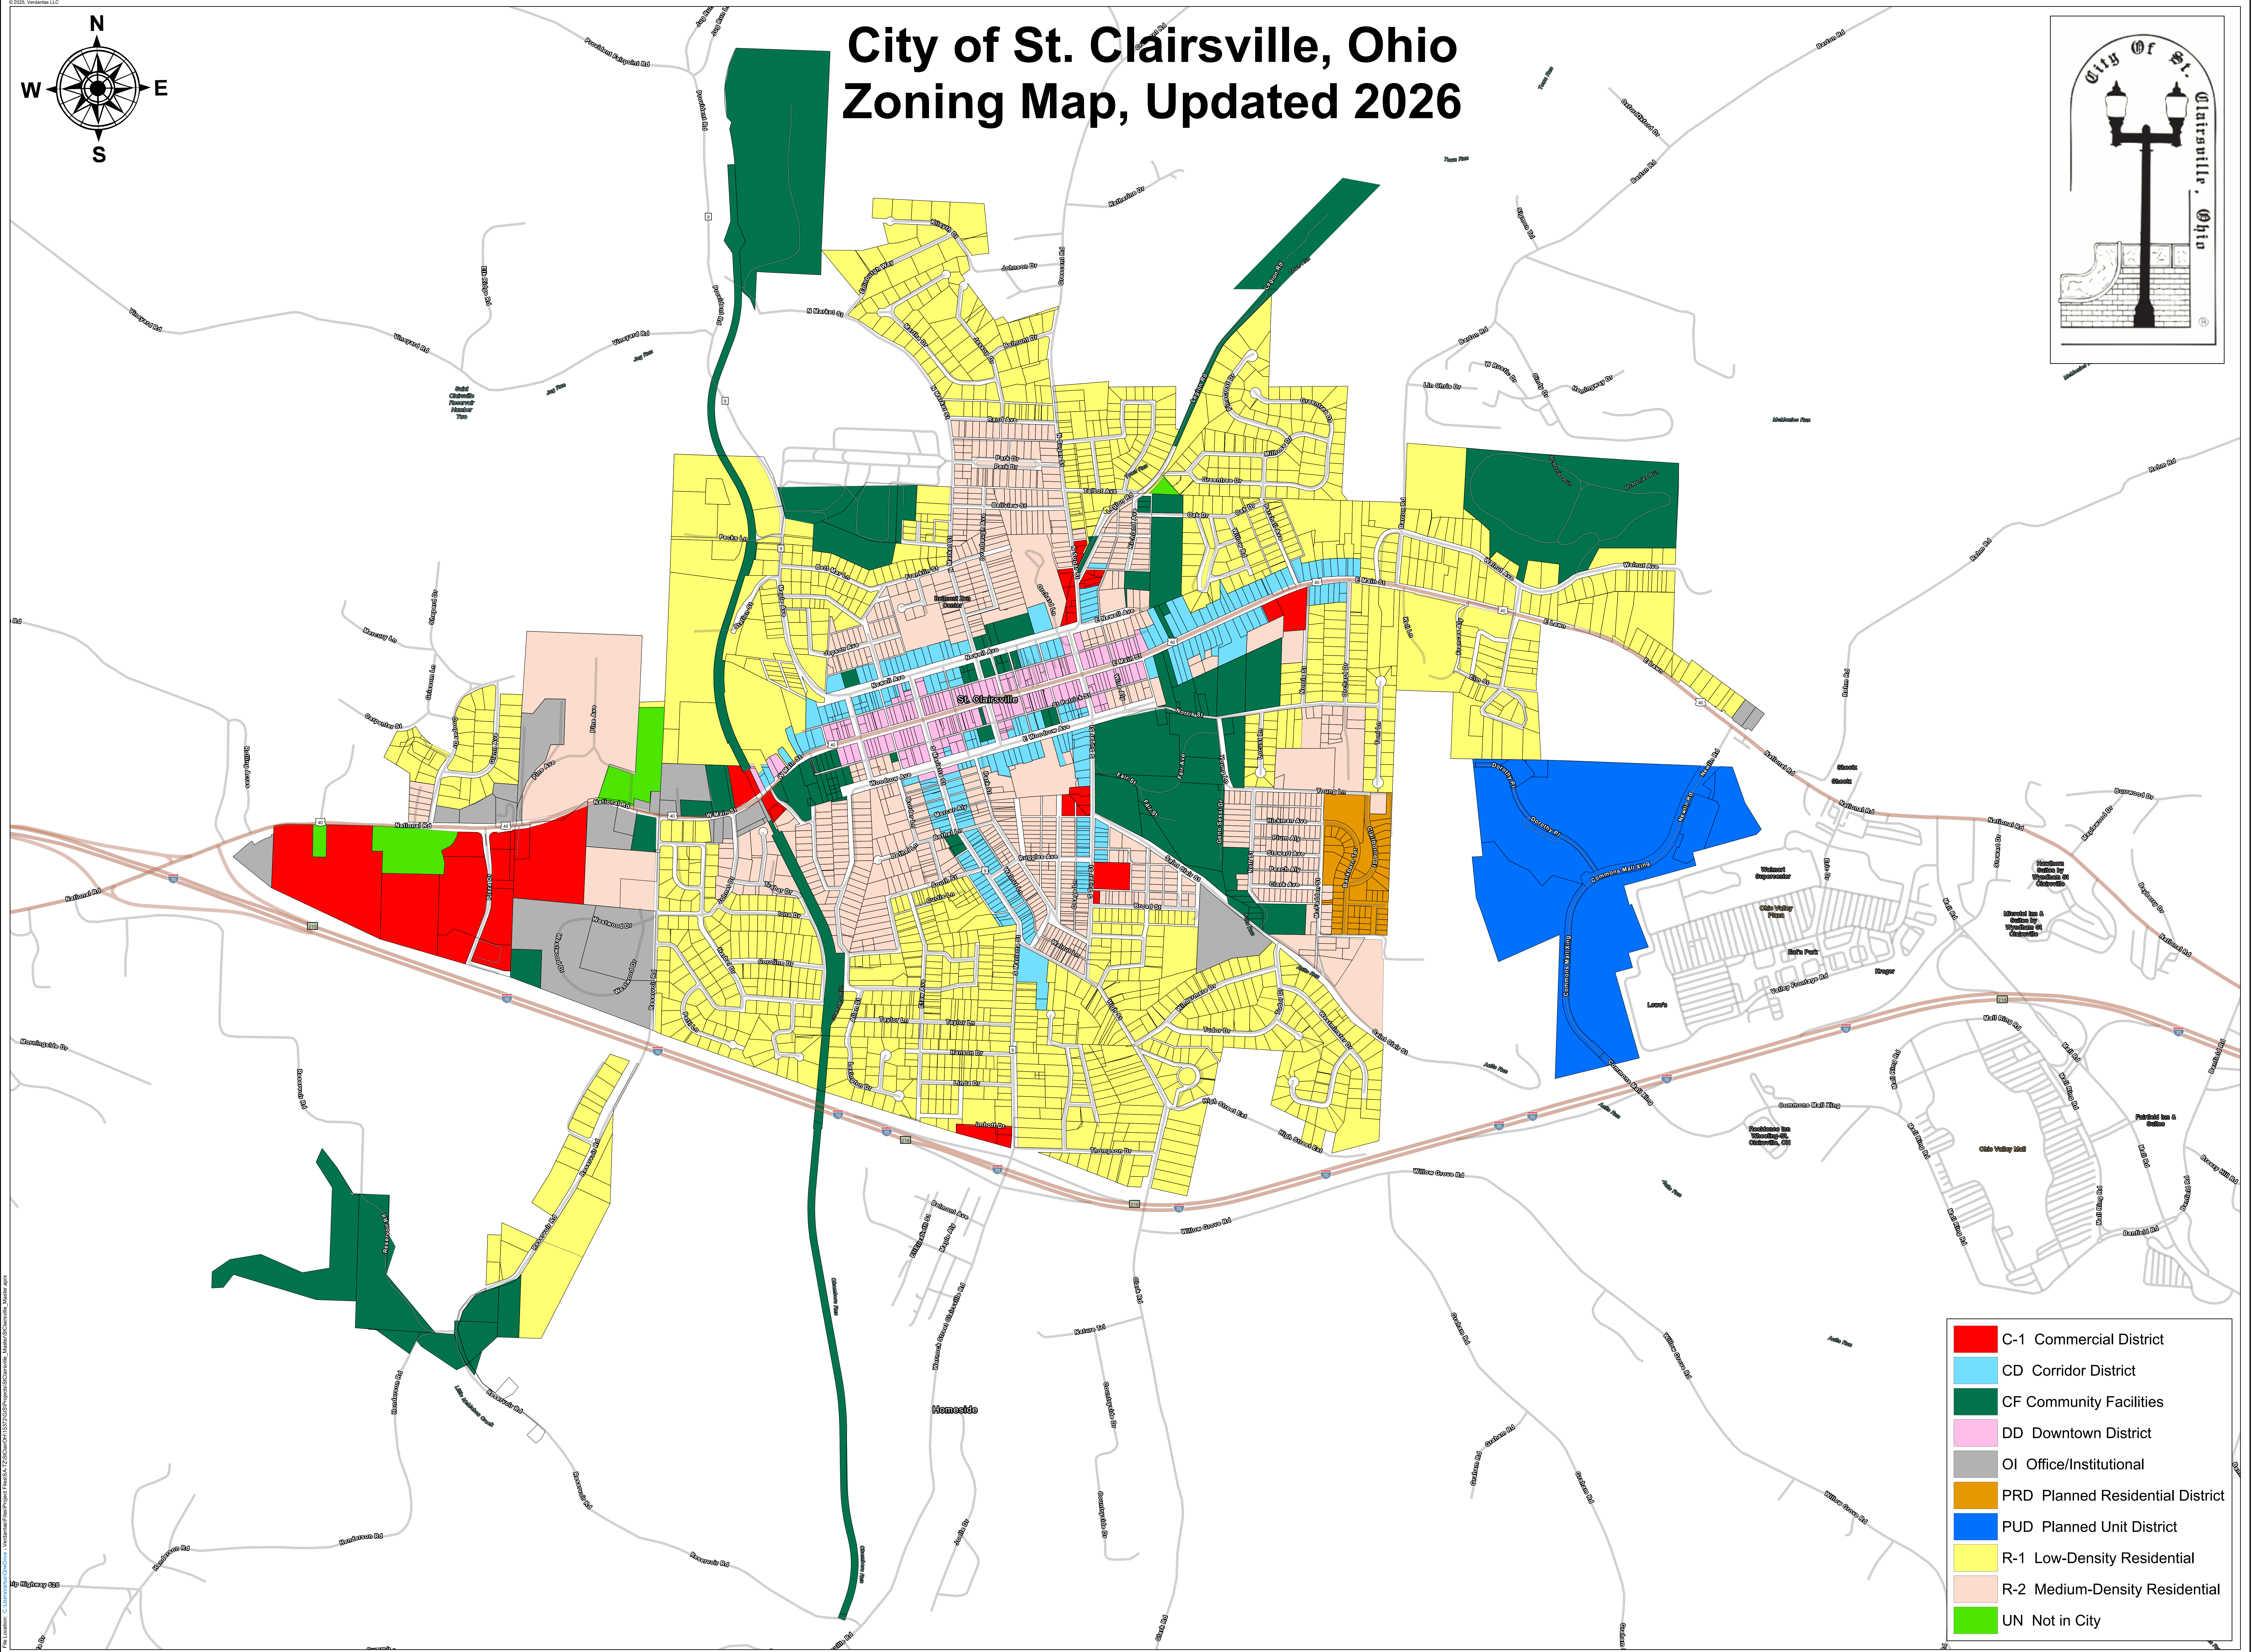

# City of St. Clairsville, Ohio Zoning Map, Updated 2026

- C-1 Commercial District
- CD Corridor District
- CF Community Facilities
- DD Downtown District
- OI Office/Institutional
- PRD Planned Residential District
- PUD Planned Unit District
- R-1 Low-Density Residential
- R-2 Medium-Density Residential
- UN Not in City